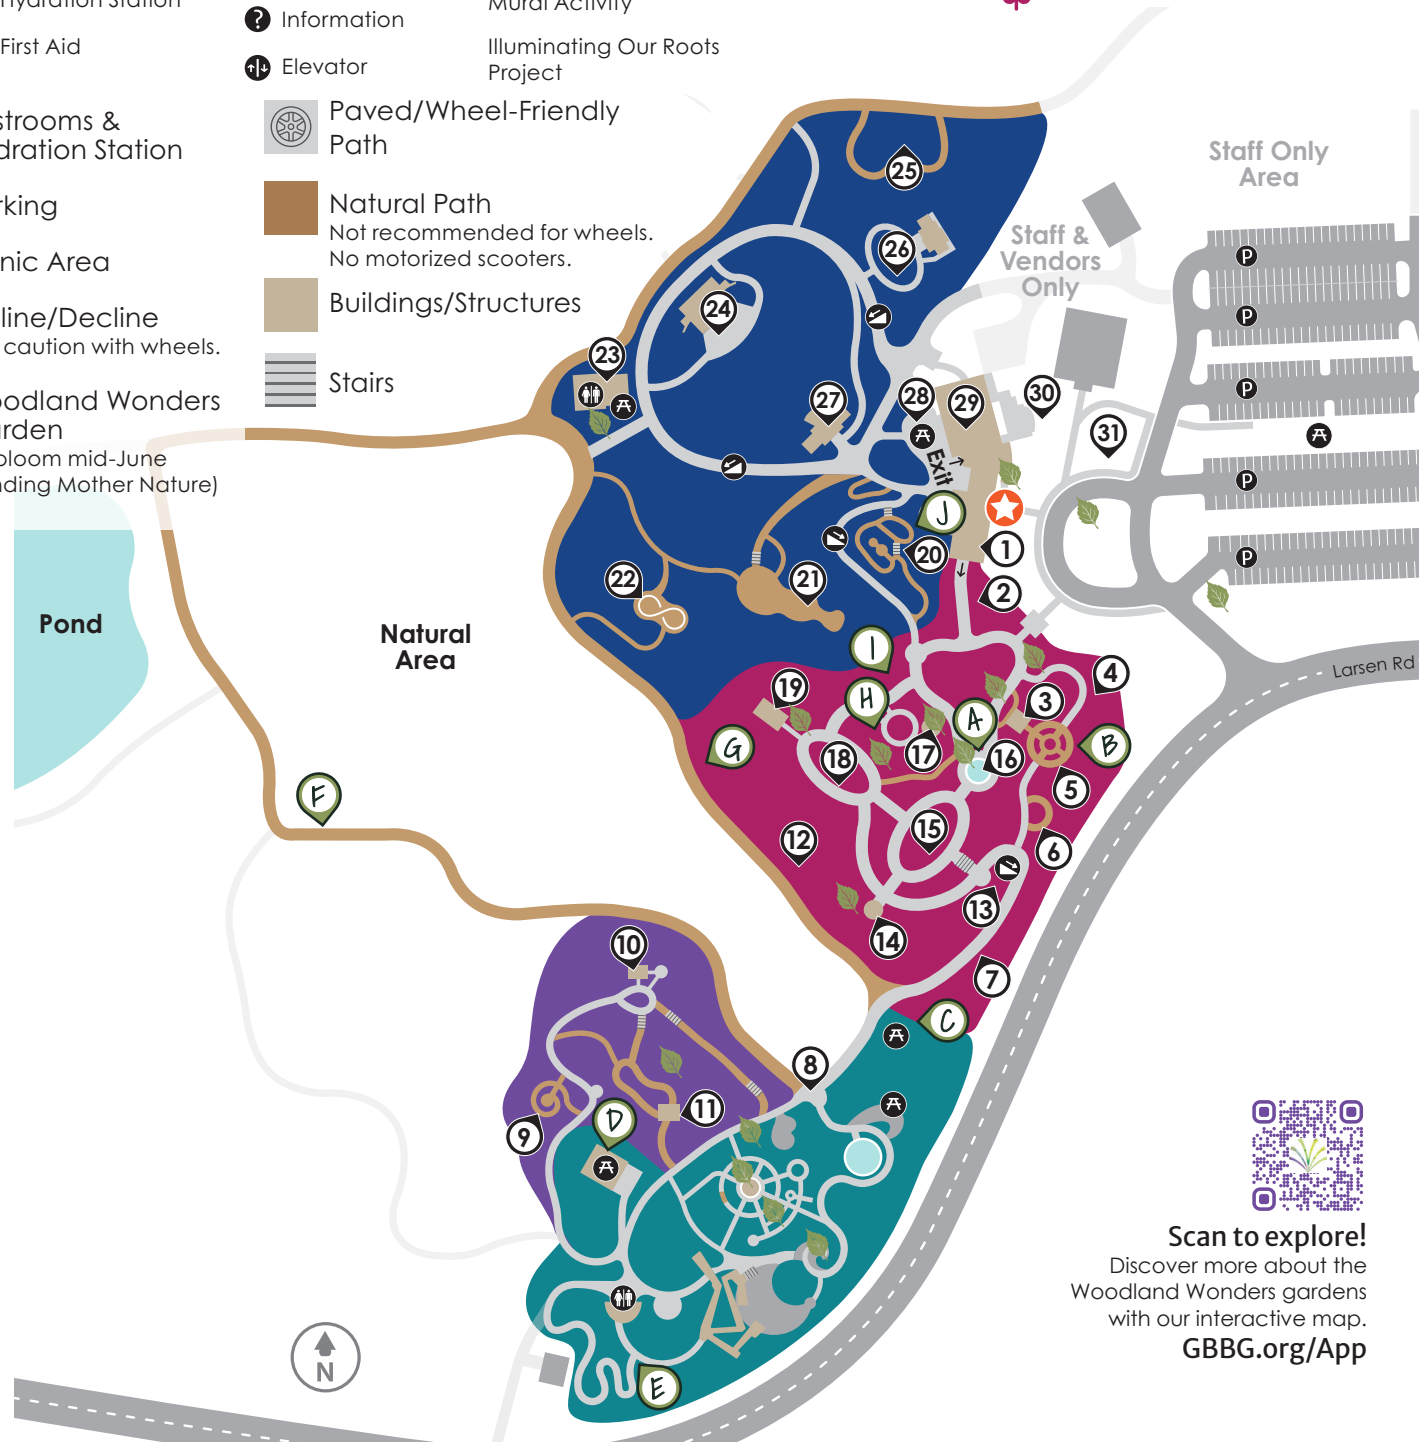

## Woodland Wonders Sculptures

- A. Harmony in the Branches
- B. The Three Sisters
- C. Bear and Friends
- D. Great Wisconsin Outdoors
- E. Community "Garden" Garland
- F. As Above, So Below
- G. "Red Top" Forest
- H. Chickadee Nest
- I. The Garden Queen
- J. The Wise Watcher in the Pines

## Gardens & Features

- |                                     |                                    |
|-------------------------------------|------------------------------------|
| 1. Visitor Center                   | 17. English Garden & Cottage       |
| 2. South Terrace & Entry Garden     | 18. Rose Garden                    |
| 3. Wellhouse                        | 19. Lusthaus                       |
| 4. Orchard                          | 20. Conifer Garden                 |
| 5. Herb Gardens                     | 21. Woodland Garden                |
| 6. Foliage Garden                   | 22. Memorial Grove                 |
| 7. Daylily Garden                   | 23. Plaza                          |
| 8. Children's Garden                | 24. Amphitheater & Terrace         |
| 9. Spiral Garden                    | 25. Magnolia Grove & Trial Gardens |
| 10. Pavilion & Overlook Garden      | 26. Wall Garden & Springhouse Ruin |
| 11. Shade Garden & Springhouse Ruin | 27. Overlook Arbor                 |
| 12. Partnership Gardens             | 28. Back Patio                     |
| 13. Hillside Garden                 | 29. Education Center               |
| 14. Belvedere                       | 30. Front Patio & Garden           |
| 15. Oval Garden                     | 31. Hosta Garden                   |
| 16. Fountain                        |                                    |

## Garden Zones

-  Adventure
-  Shade
-  Wildflower
-  Floral

Scan to explore!

Discover more about the Woodland Wonders gardens with our interactive map.

[GBBG.org/App](http://GBBG.org/App)