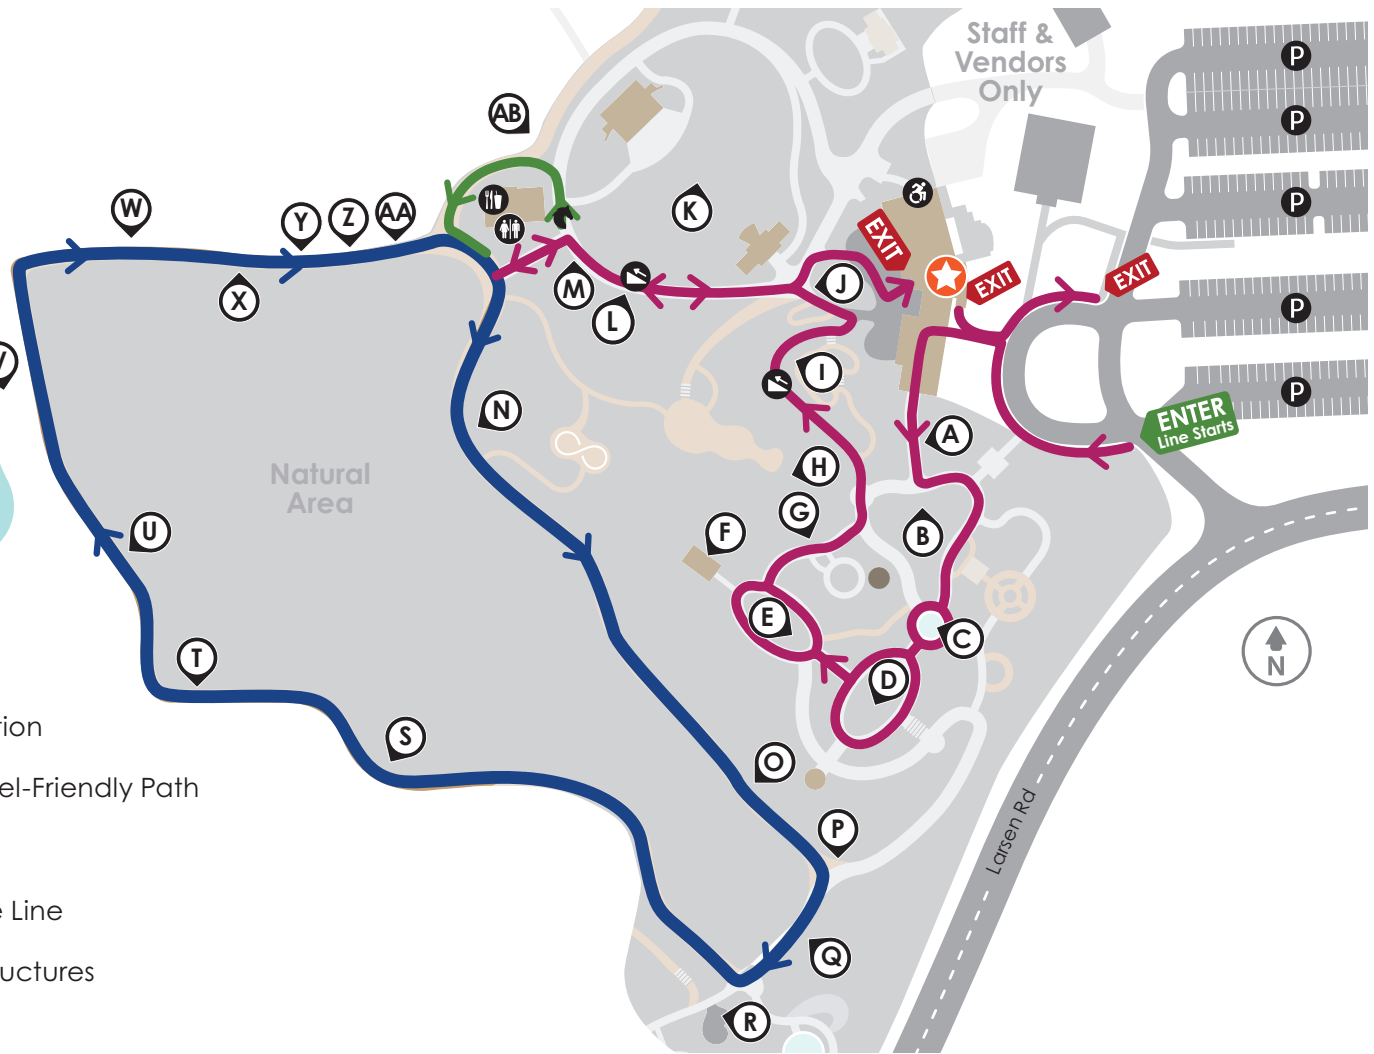

Garden of Lights

Presented by  Wisconsin Public Service Foundation

Map Key

-  Visitor Center/Entrance
-  Restrooms & Hydration Station
-  First Aid
-  Santa
-  Restrooms
-  Concessions
-  Accessible Golf Cart (lower level)
-  Incline/Decline
Use caution with wheels.
-  Parking
-  Gift Shop
-  Information
-  Elevator
-  Train Display
-  Traffic Direction
-  Paved/Wheel-Friendly Path
-  Mulch Path
-  Wagon Ride Line
-  Buildings/Structures

Featured Displays

- | | | | |
|-------------------------|------------------------------------|---------------------------------|-------------------------|
| A. Butterfly Haven | H. Woodland Aglow | O. Enchanted Garden Patch | V. Lake of Lights |
| B. Petals & Pollinators | I. Glowing Orbs | P. Shimmering Web | W. Glowing Water Garden |
| C. Fountain of Lights | J. Seasons in Bloom | Q. ^{NEW!} Tic Tac Snow | X. Northern Lights |
| D. Caterpillar Glow | K. ^{NEW!} Aurora in Bloom | R. Twinkling Cove | Y. Tree of Light |
| E. Ruby-Scaled Dragon | L. Enchanted Grove | S. Firefly Forest | Z. Weather Walk |
| F. Winter Wonderland | M. Field of Flowers | T. Sparkling Snowflake Arch | AA. Flowers in Bloom |
| G. Magical Marigolds | N. Pond of Wonder | U. Icicle Forest | AB. Petal Path |